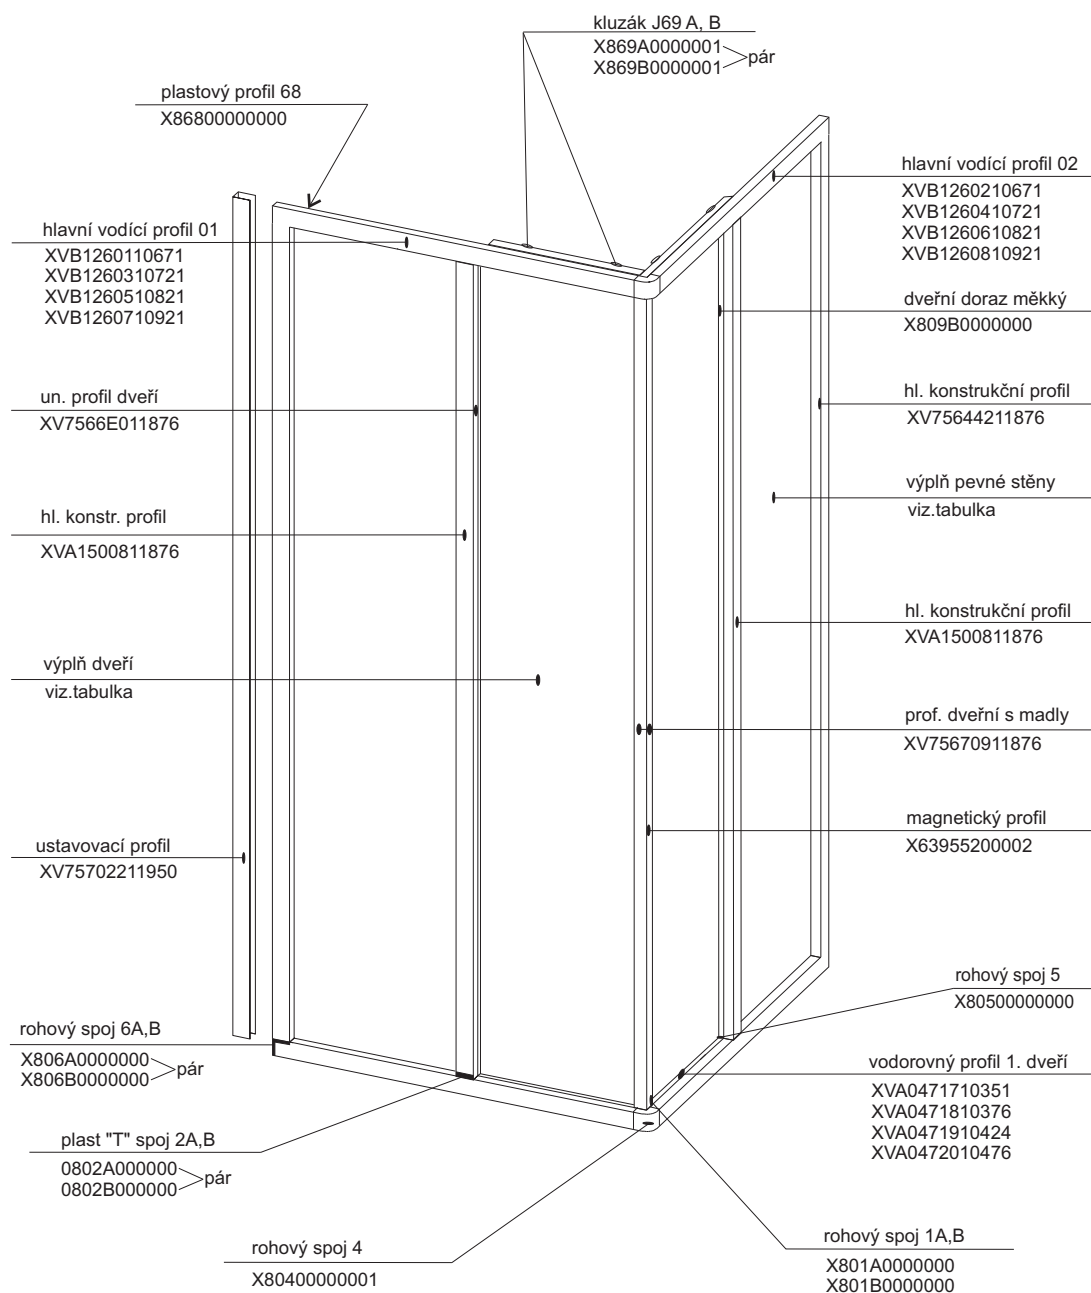

SRV 2 - 75 S - 80 S - 90 S - 100 S

v. 195

výplň dveří

výplň	pearl	transparent	grape
75 S	X41125I98325	X4Z130I98325	X4G130I98325
80 S	X41125I98350	X4Z130I98350	X4G130I98350
90 S	X41125I98398	X4Z130I98398	X4G130I98398
100 S	X41125I98450	X4Z130I98450	X4G130I98450

výplň pevné stěny

výplň	pearl	transparent	grape
75 S	X41125I98305	X4Z130I98305	X4G130I98305
80 S	X41125I98325	X4Z130I98325	X4G130I98325
90 S	X41125I98383	X4Z130I98383	X4G130I98383
100 S	X41125I98426	X4Z130I98426	X4G130I98426