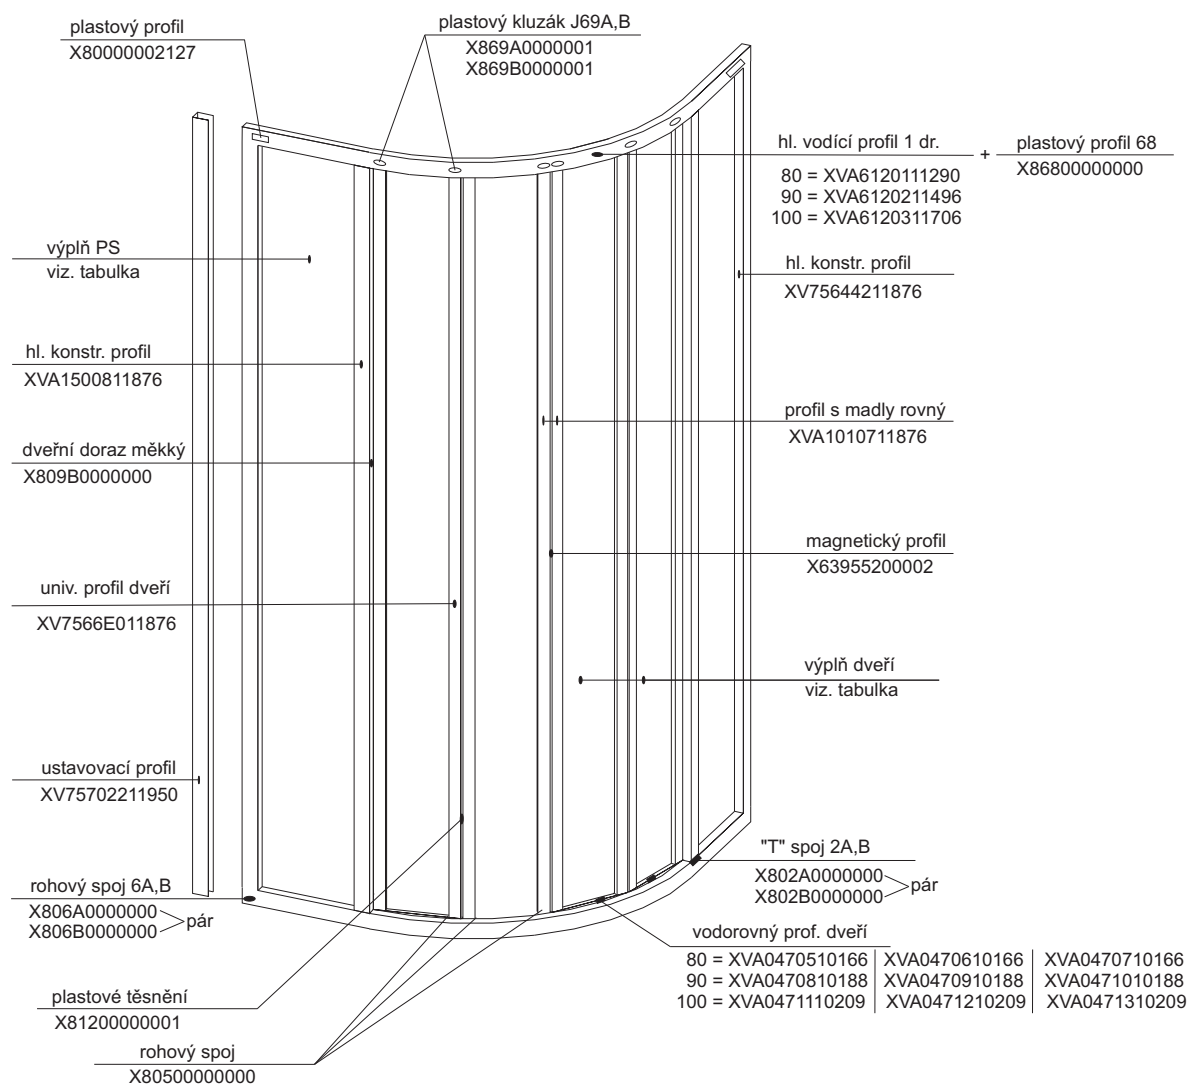

SKKP 6 - 80 - 90

v. 195

výplň PS	pearl	transparent	grape
80	X41125I98265	X4Z130I98226	X4G130I98265
90	X41125I98325	X4Z130I98325	X4G130I98325

výplň dveří	pearl	transparent	grape
80	X41125I98140	X4Z130I98140	X4G130I98140
90	X41125I98162	X4Z130I98162	X4G130I98162

Výrobek	Měr. jednotka	SIČ
plastový profil zasklívací tvrdý 8	v metrech	X80800000000
šroub samořezný 3,5 x 6,5	sto	X97981035065
šroub samořezný 3,5 x 13	sto	X97981035130
šroub samořezný 3,5 x 38	sto	X97981035380